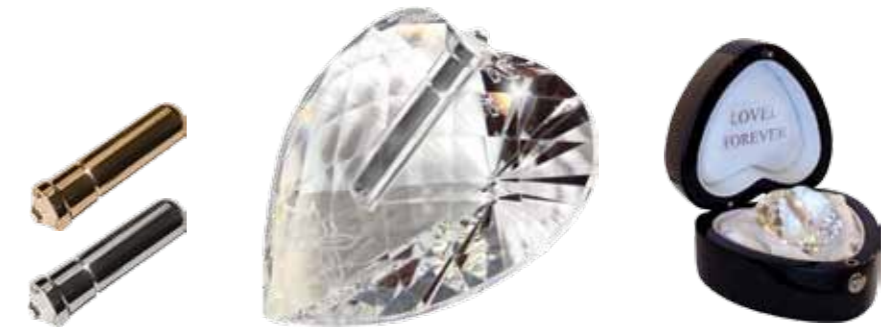

Pewter Stand

Engraving Service

Personalise a keepsake with a name or message. See page 114 for details.

Crystal Keepsakes

Introducing 3 new beautiful keepsakes: Crystal Heart, Crystal Butterfly and Crystal Memorial Tealight. Each holds a segment of ashes or a lock of hair within the gold or silver cylinders. The Silver Clear Tealight shows an engraving option which is available on all the crystal tealights at an additional price.