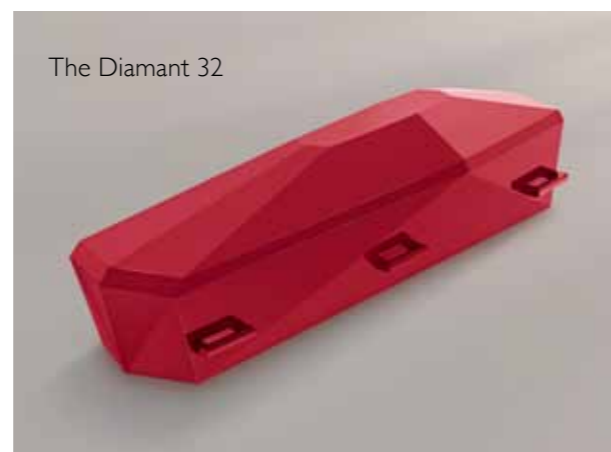

The Diamant 14

Wooden coffin with 14 facets. Available in black or white. Silk matt finish. Six painted solid birch handles.

The Diamant 26

Wooden coffin with 26 facets. Available in black or white. Silk matt finish. Six painted solid birch handles.

The Diamant 32

Wooden coffin with 32 facets. Available in black, white or red. High gloss finish. Six painted solid birch handles. Upholstery – see right.