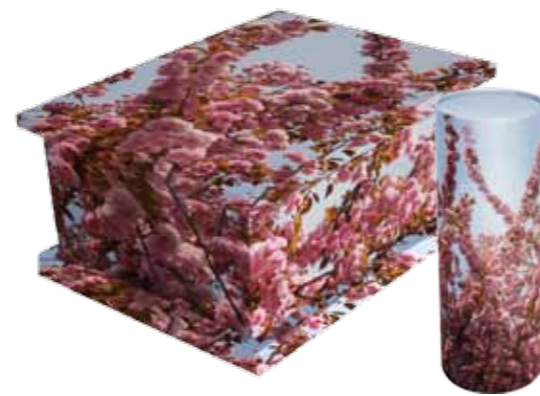

Spring Blossom