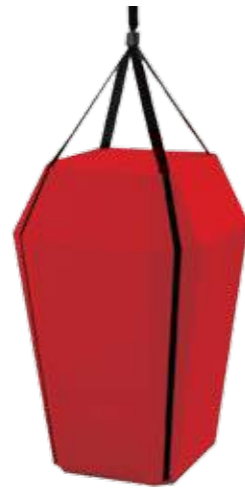

Red

H30 x W19 x D19cm