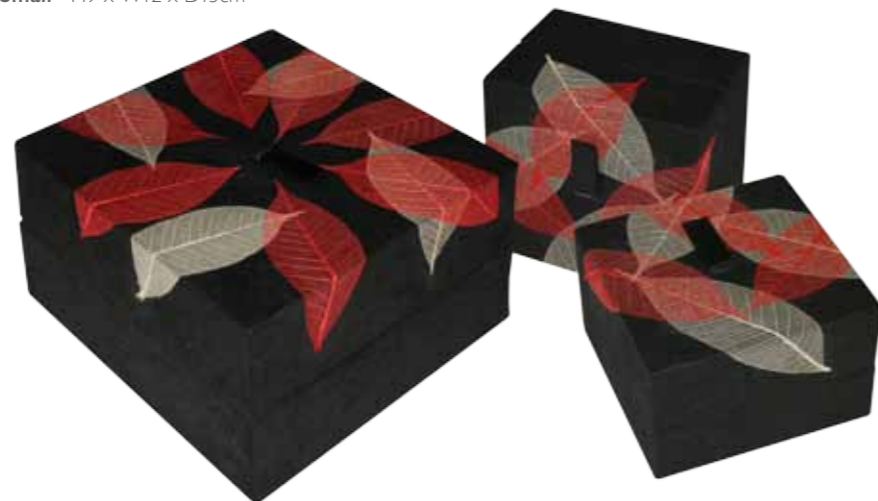

Recycled Newspaper Urn

Moulded into a beautifully textured design, our newspaper urn is ideal for those looking for an original alternative. These urns are extremely versatile – they can be kept in the home, used to scatter ashes, or buried.

H29 x W26 x D17cm