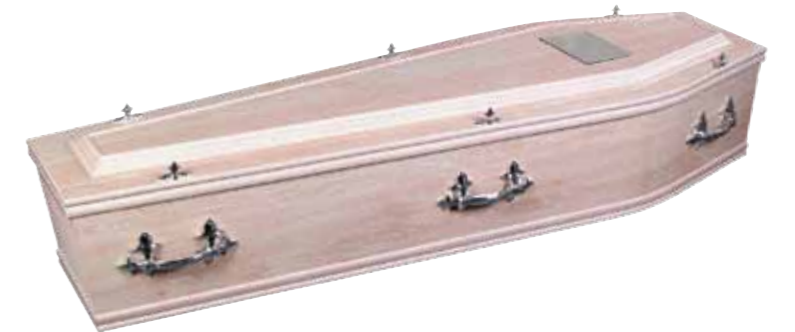

Heartwood™ Wood Effect Coffins *with raised lid*

The Radcliffe

Limed Oak effect raised lid coffin.