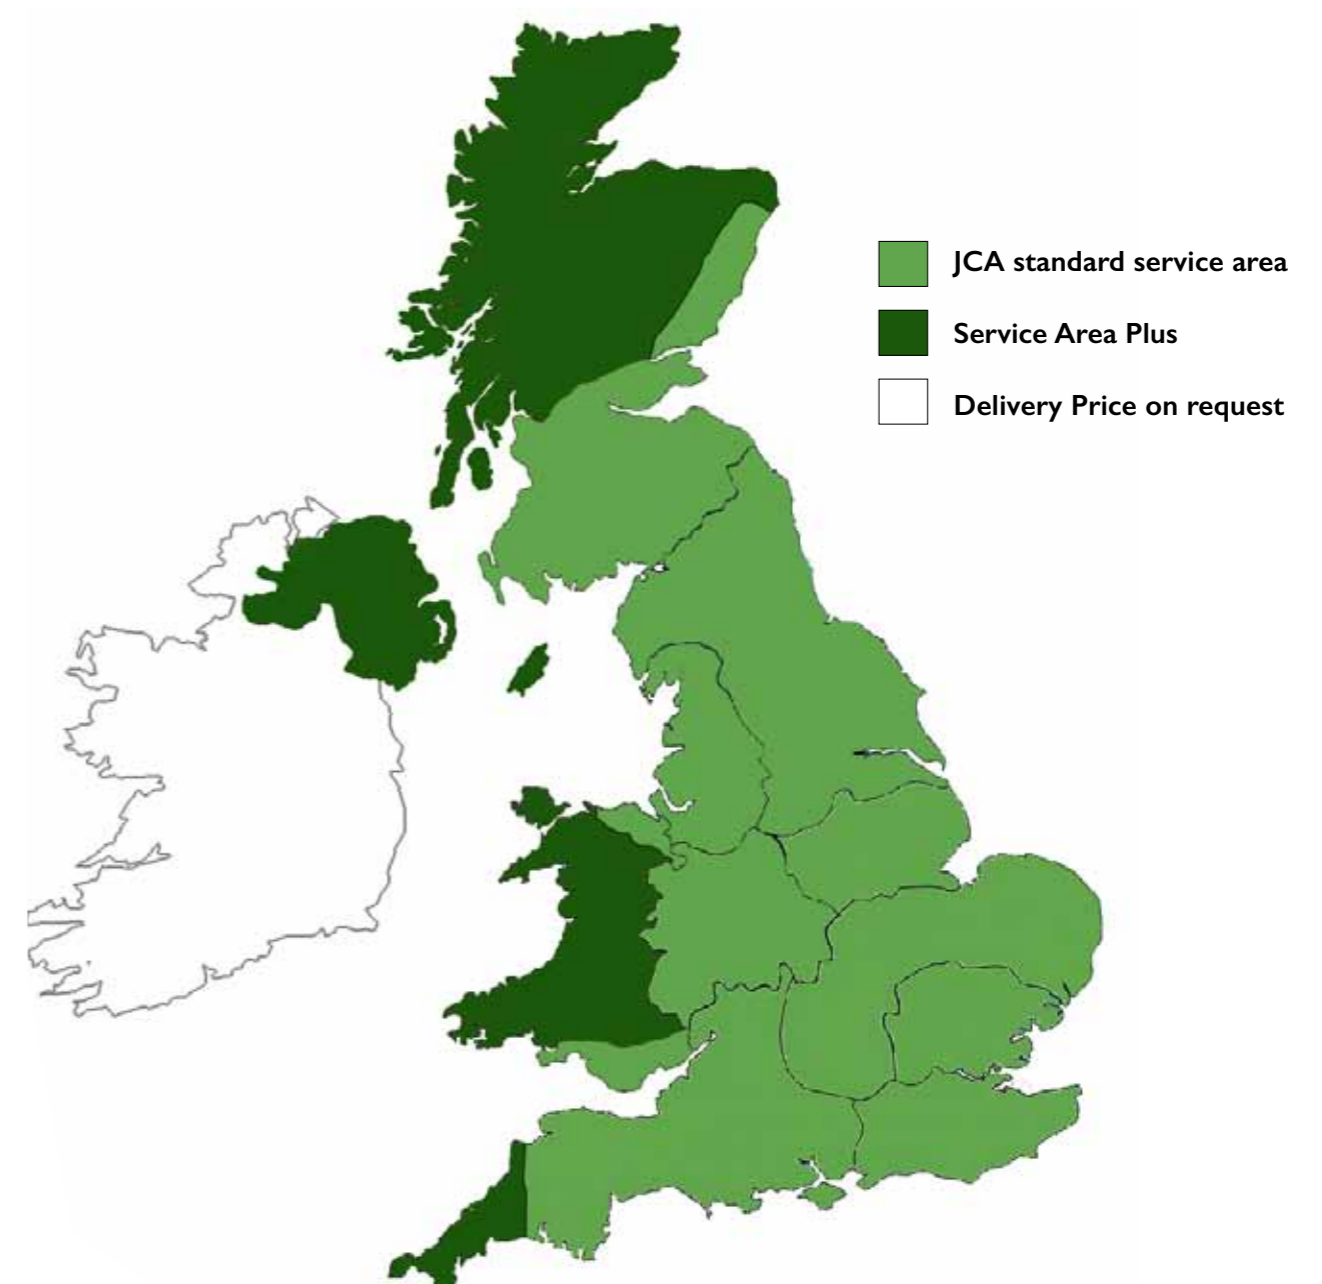

Urgent dedicated deliveries

Can be required - overnight or at weekends, calculated per mile and will include return mileage. A minimum charge applies.