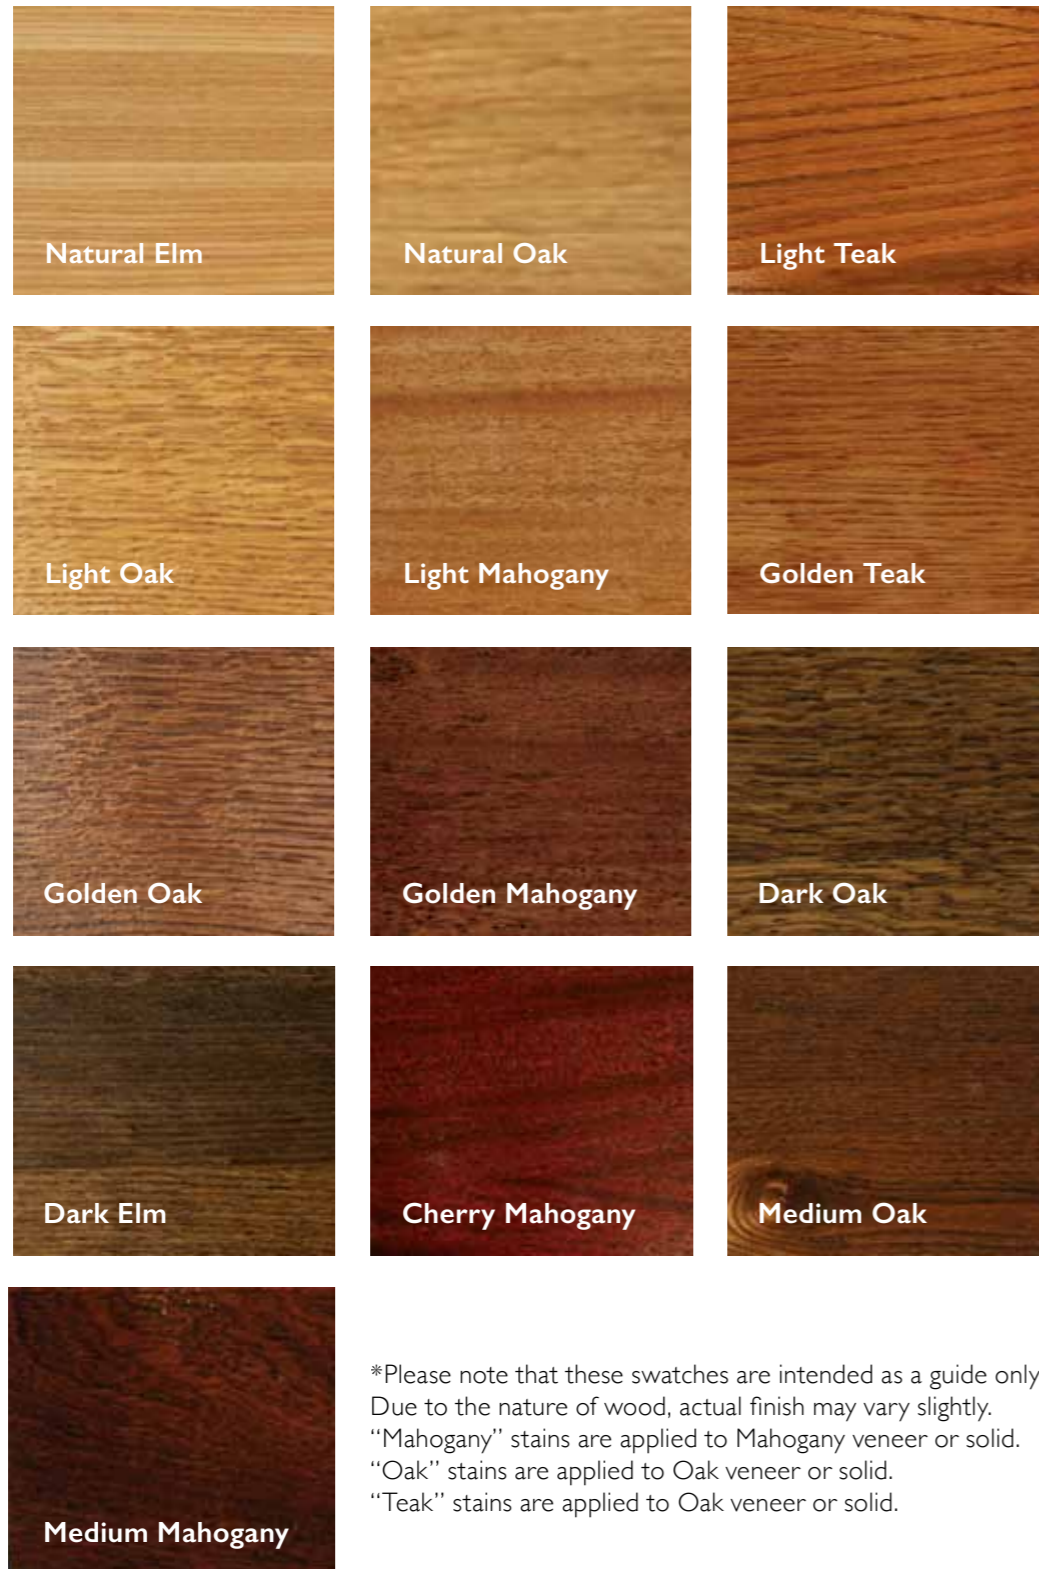

The Dunstanburgh

An Oak veneer style coffin with veneered matching larger '4 mould' to lid and base edges and a half round mould on the lid.

The Berwick

An Oak veneer style coffin fitted with No 3 raised lid.

See available sizes on Page 28

Heartwood™ Veneered Coffins

polished with a variety of wood stains

A pigmented water based colour stain is applied to the veneer. This achieves a wide range of differing wood effects. The following guide is included to assist you in finding your desired colour and finish.